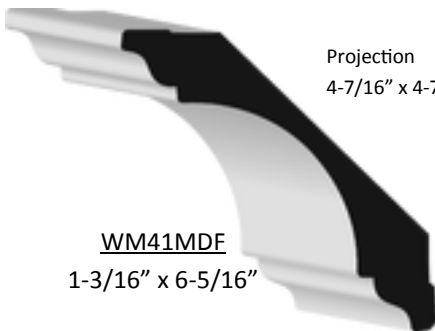

WM356MDF
11/16" x 2-1/4"

WM623MDF
1/2" x 3-1/4"

CROWN

Projection
4-7/16" x 4-7/16"

WM41MDF
1-3/16" x 6-5/16"

Projection
3-1/4" x 3-9/16"

WM47MDF
9/16" x 4-5/8"

Projection
2-1/4" x 2-7/8"